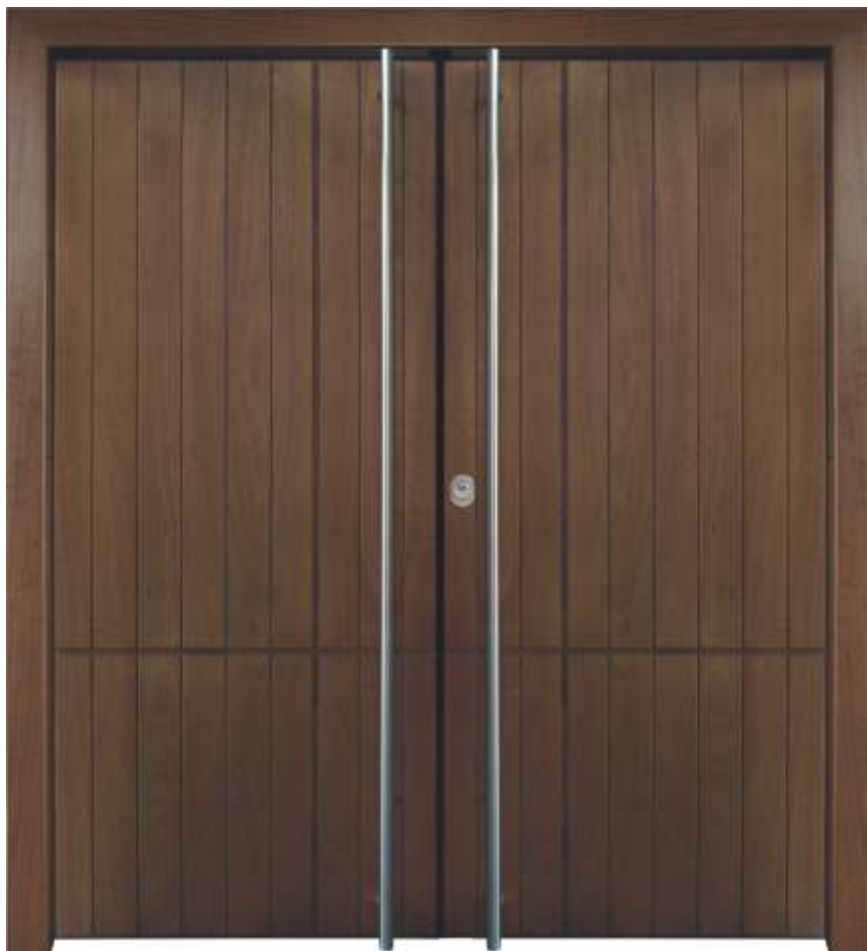

Diamante

Nova 4

Manchester

London

Dynamic

Evo

Fasma

Δίφυλλη model Tornado
Double-leaf model Tornado